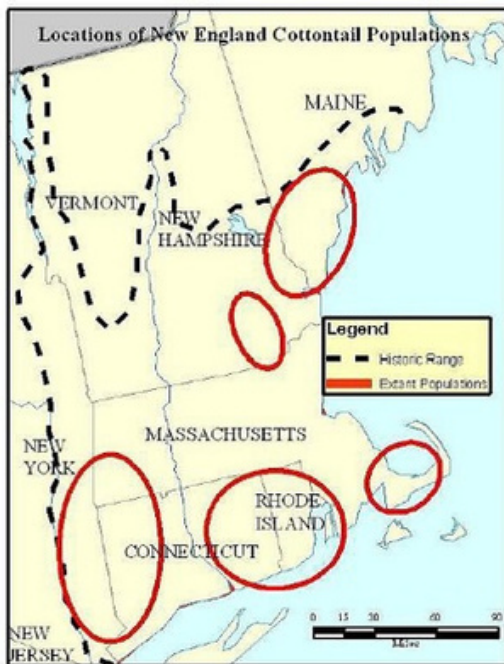

Friends of Mashpee National Wildlife Refuge

The New England Cottontail

New England cottontails are the only rabbit that is native to New England. They prefer to live amongst dense thickets that provide them with cover from predators. New England cottontail populations have declined drastically due to the extensive loss of brushy, early-successional habitat. They also face competition from the non-native Eastern cottontail, which was introduced to the region as a game species in the early 1900s.

The New England cottontail's historic range and current populations.

This rabbitat was built by AmeriCorps Cape Cod during their work on the pollinator gardens on April 1st, 2024.

How can we help New England cottontails? By creating *Rabbitat*, or brush piles for them to hide in. You can create these yourself with any logs, sticks, and leaves that you have laying around. By creating *Rabbitat*, you are helping to protect this threatened by valuable species.